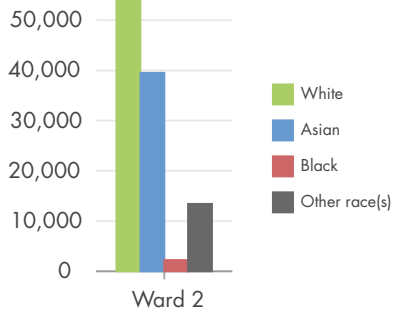

Ward 2

Detailed Map
Census 2020 Redistricting

109,675 persons
+0.61% from target population

Racial demographics

Hispanic/Latino origin

Map legend

- County boundary
- District boundary
- Sphere of influence
- Coastside protection area
- Preserve boundary
- Incorporated city/town
- Census designated place